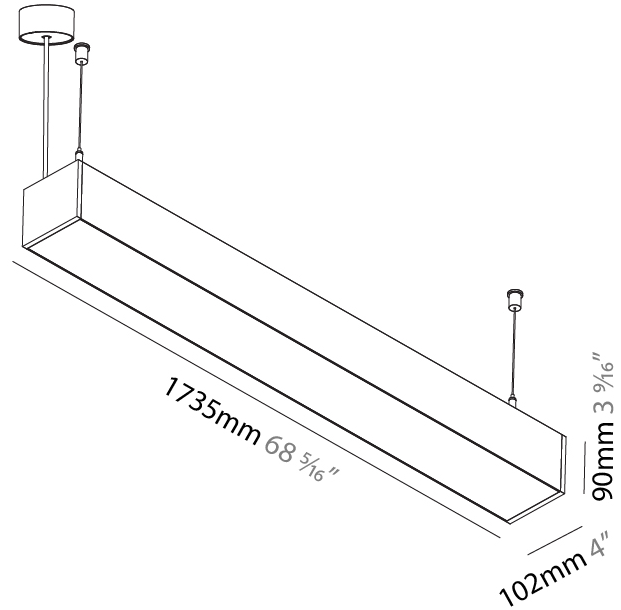

OPTICAL

RATINGS AND CERTIFICATIONS

Certified By: Certified for North American Standards
IP rating: IP20